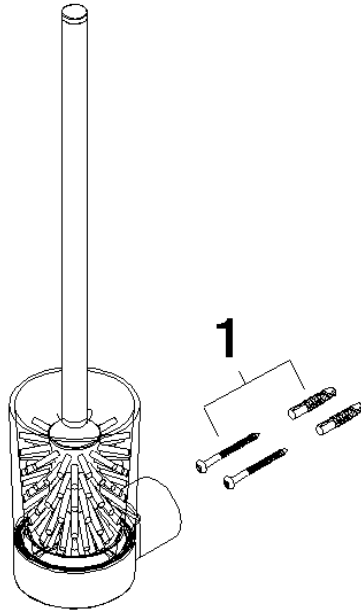

## Toilet brush set wall model - Chrome

---

83 900 832

- crystal glass brush holder, matte
- brush, matte black
- width 80mm
- height 430 mm
- 111mm projection

 Chrome

83 900 832-00

 Soft Black

83 900 832-69

## Toilet brush set wall model - Chrome

83 900 832

mm [inches]

## Toilet brush set wall model - Chrome

83 900 832

Parts for other  
finishes can be found  
here: [Soft Black](#)

### Spare parts list

No.	Item Number	Name	Quantity used	Delivery time
1	05 30 31 025 00 90	fixing set	1	2