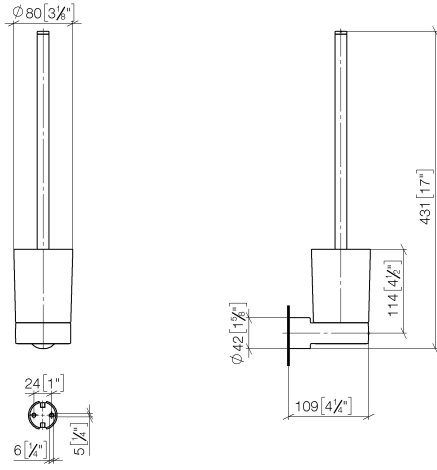

## Toilet brush set wall model - Chrome

---

83 900 832

- crystal glass brush holder, matte
- brush, matte black
- width 80mm
- height 430 mm
- 111mm projection

 Chrome

83 900 832-00

 Soft Black

83 900 832-69

## Toilet brush set wall model - Chrome

83 900 832

mm [inches]

## Toilet brush set wall model - Chrome

83 900 832

Parts for other  
finishes can be found  
here: [Soft Black](#)

### Spare parts list

No.	Item Number	Name	Quantity used	Delivery time
1	05 30 31 025 00 90	fixing set	1	2